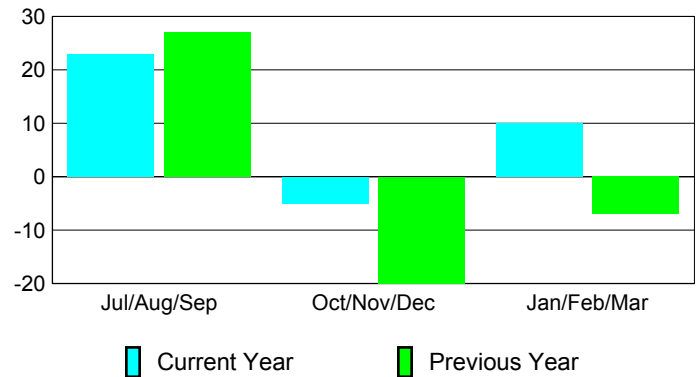

Comparison of Membership Gain/Loss

Current Year Compared to the Previous Year