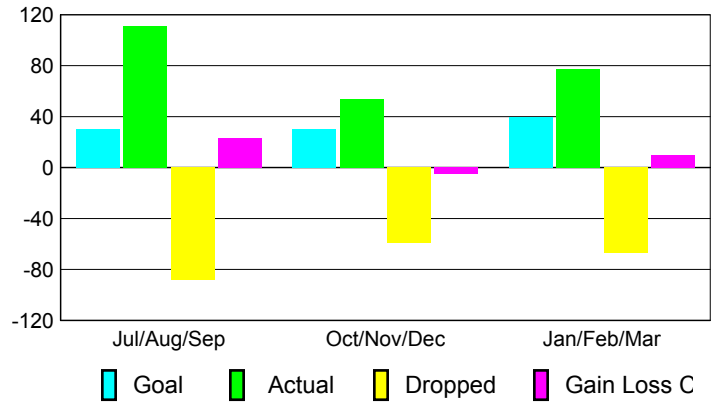

Membership Results 2009-2010

Goal, New, Dropped, Gain/Loss